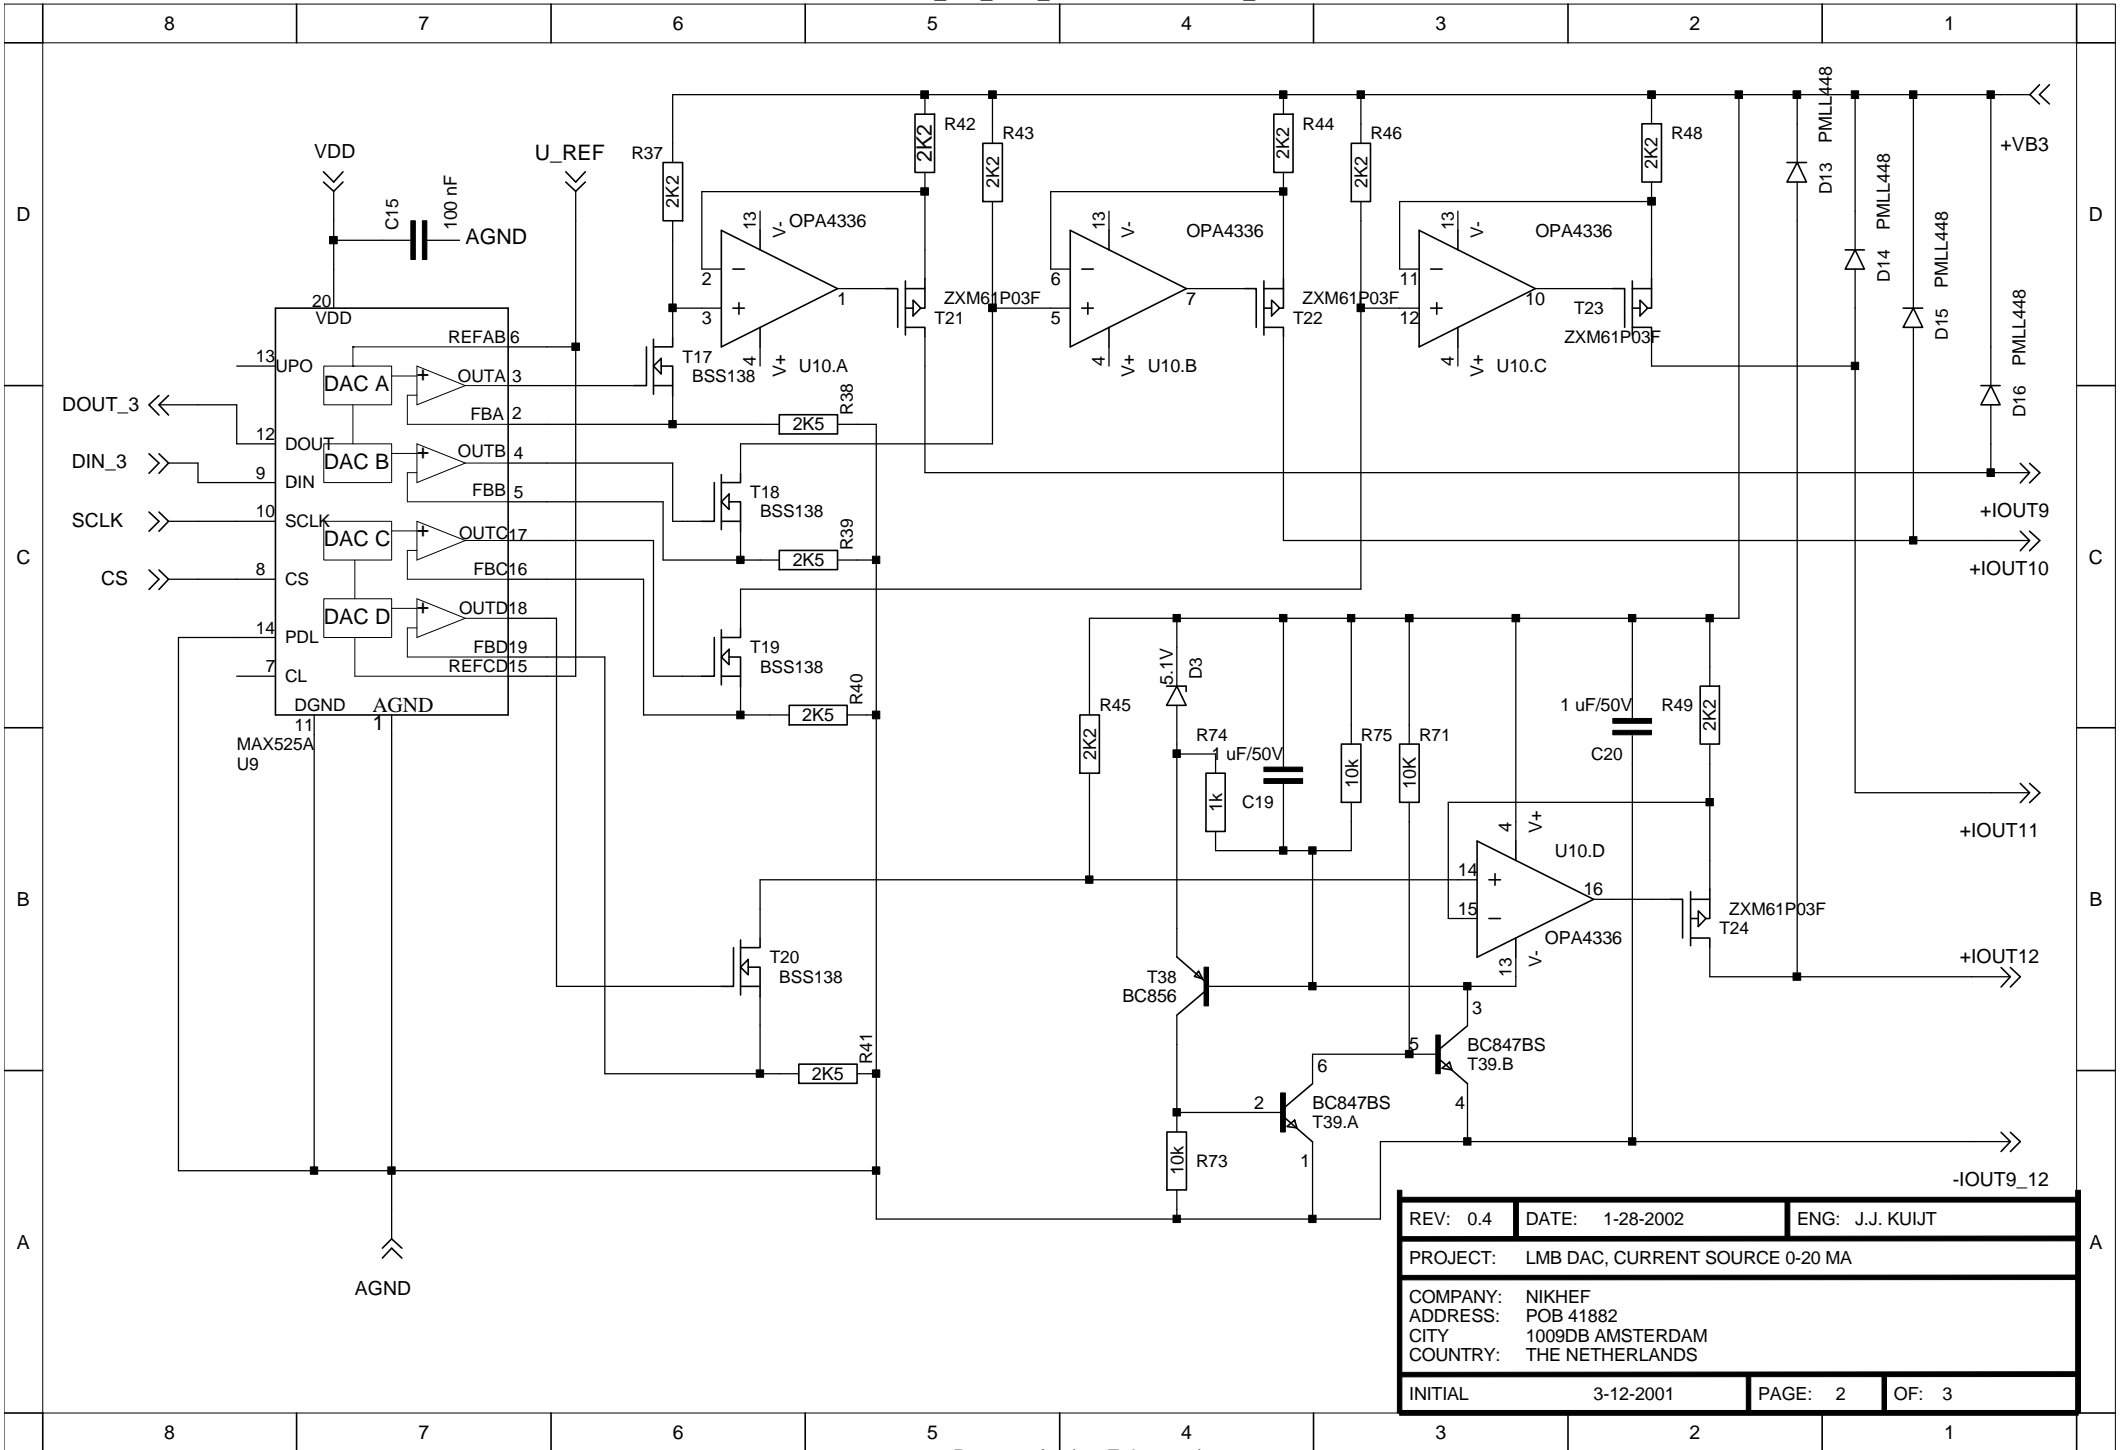

REV: 0.4	DATE: 1-28-2002	ENG: J.J. KUIJT
PROJECT: LMB DAC, CURRENT SOURCE 0-20 MA		
COMPANY: NIKHEF		
ADDRESS: POB 41882		
CITY: 1009DB AMSTERDAM		
COUNTRY: THE NETHERLANDS		
INITIAL	3-12-2001	PAGE: 2 OF: 3