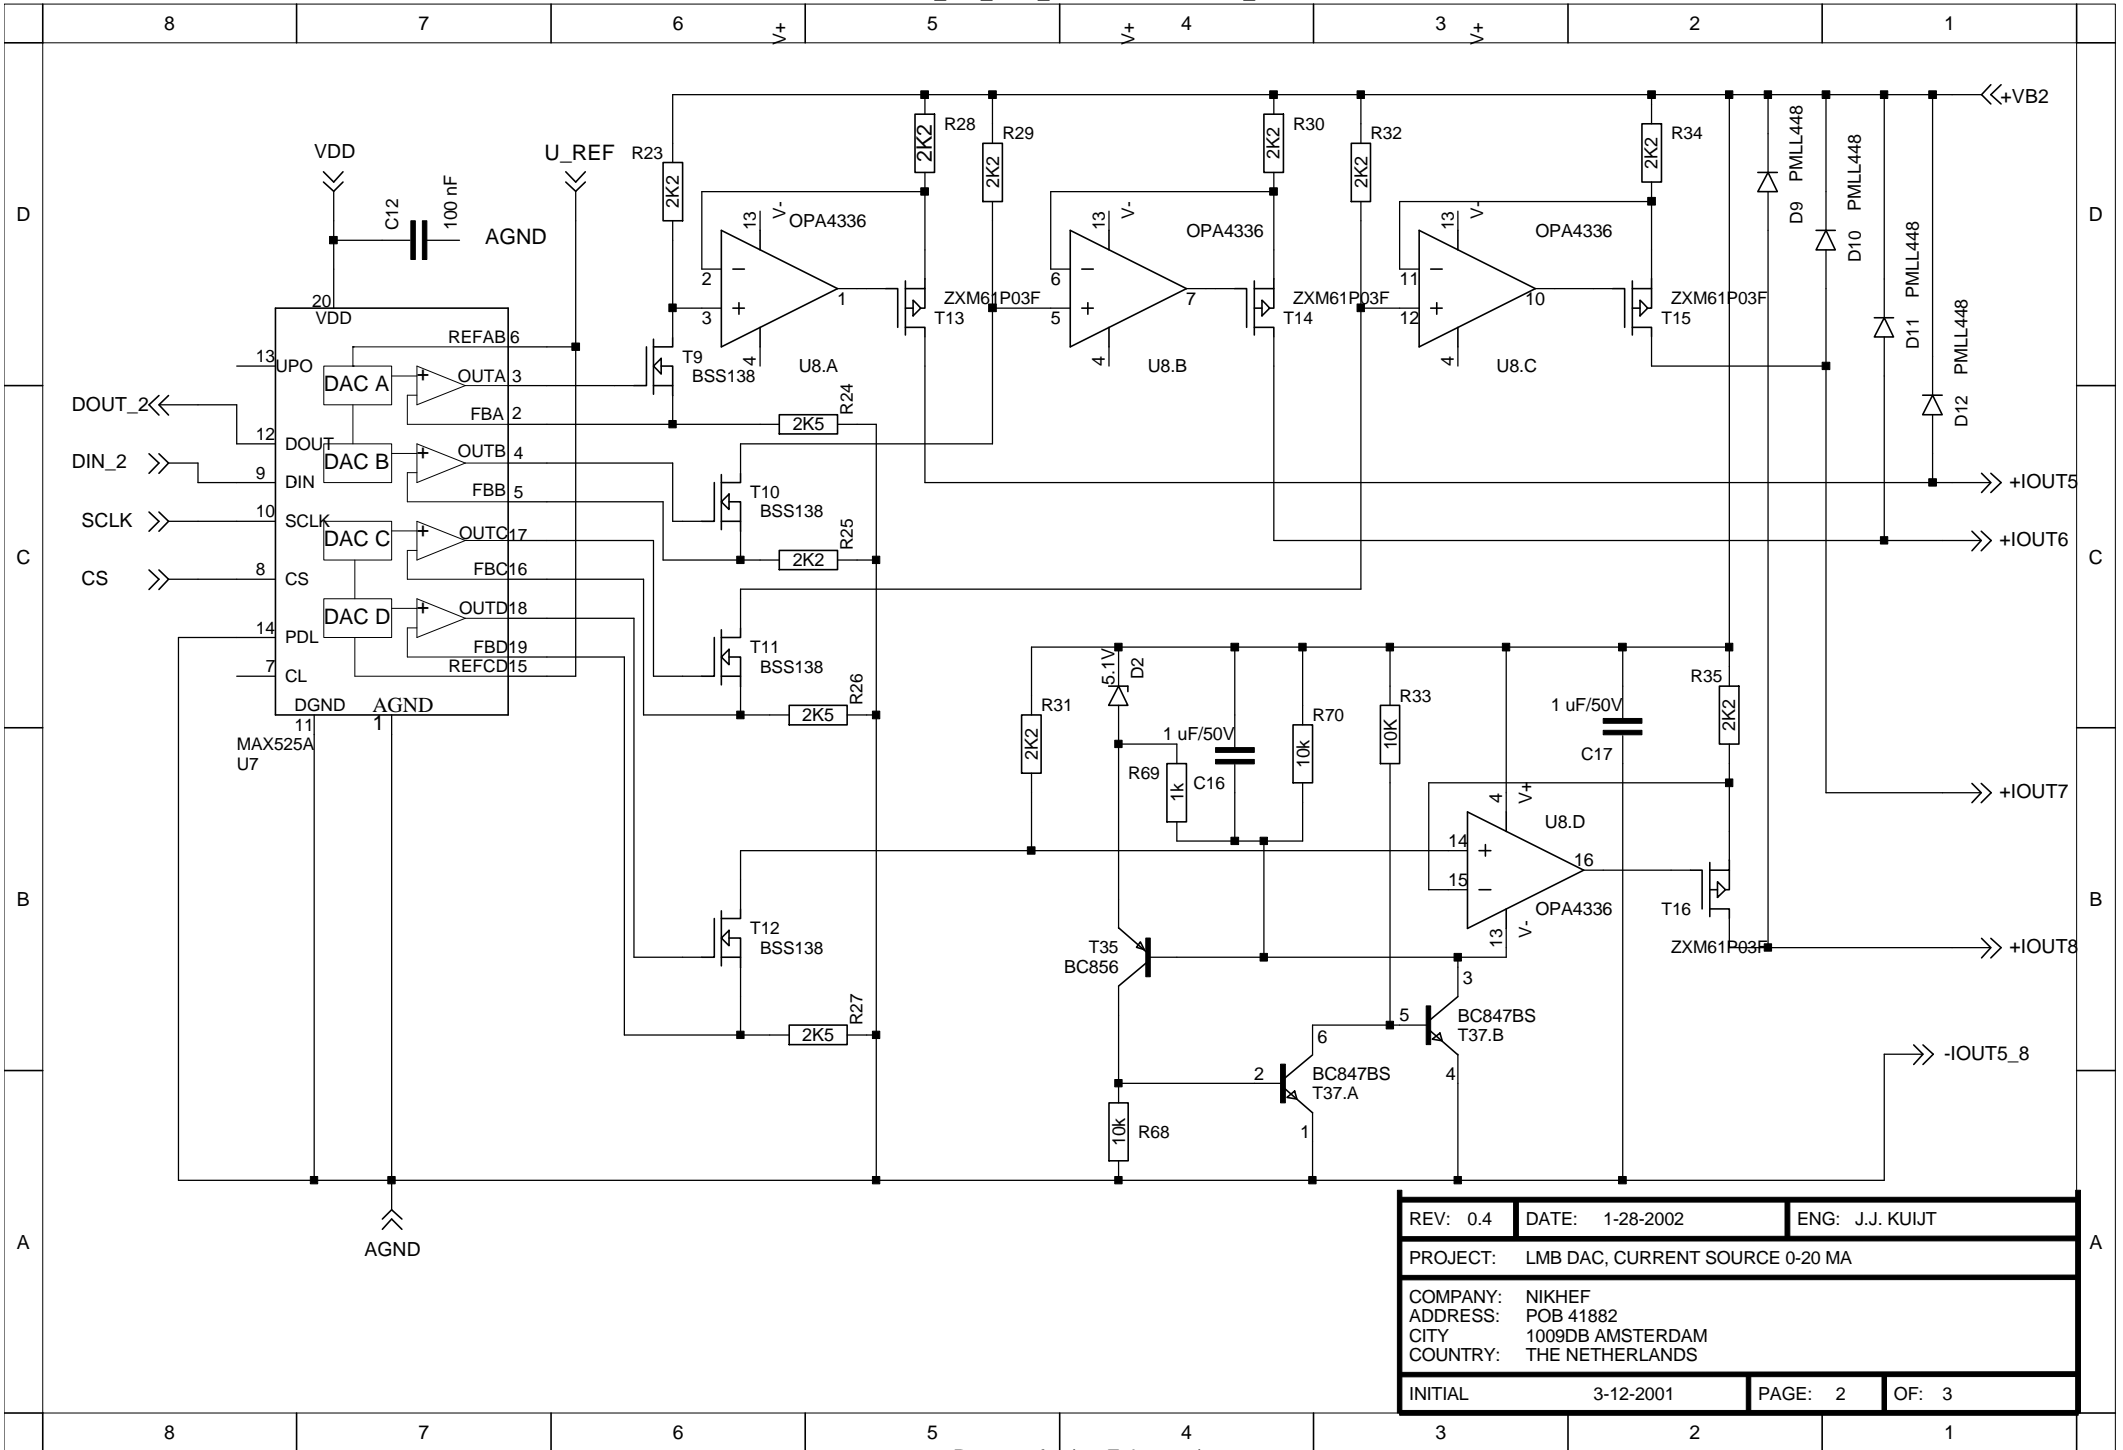

REV: 0.4	DATE: 1-28-2002	ENG: J.J. KUIJT
PROJECT: LMB DAC, CURRENT SOURCE 0-20 MA		
COMPANY: NIKHEF		
ADDRESS: POB 41882		
CITY: 1009DB AMSTERDAM		
COUNTRY: THE NETHERLANDS		
INITIAL	3-12-2001	PAGE: 2 OF: 3