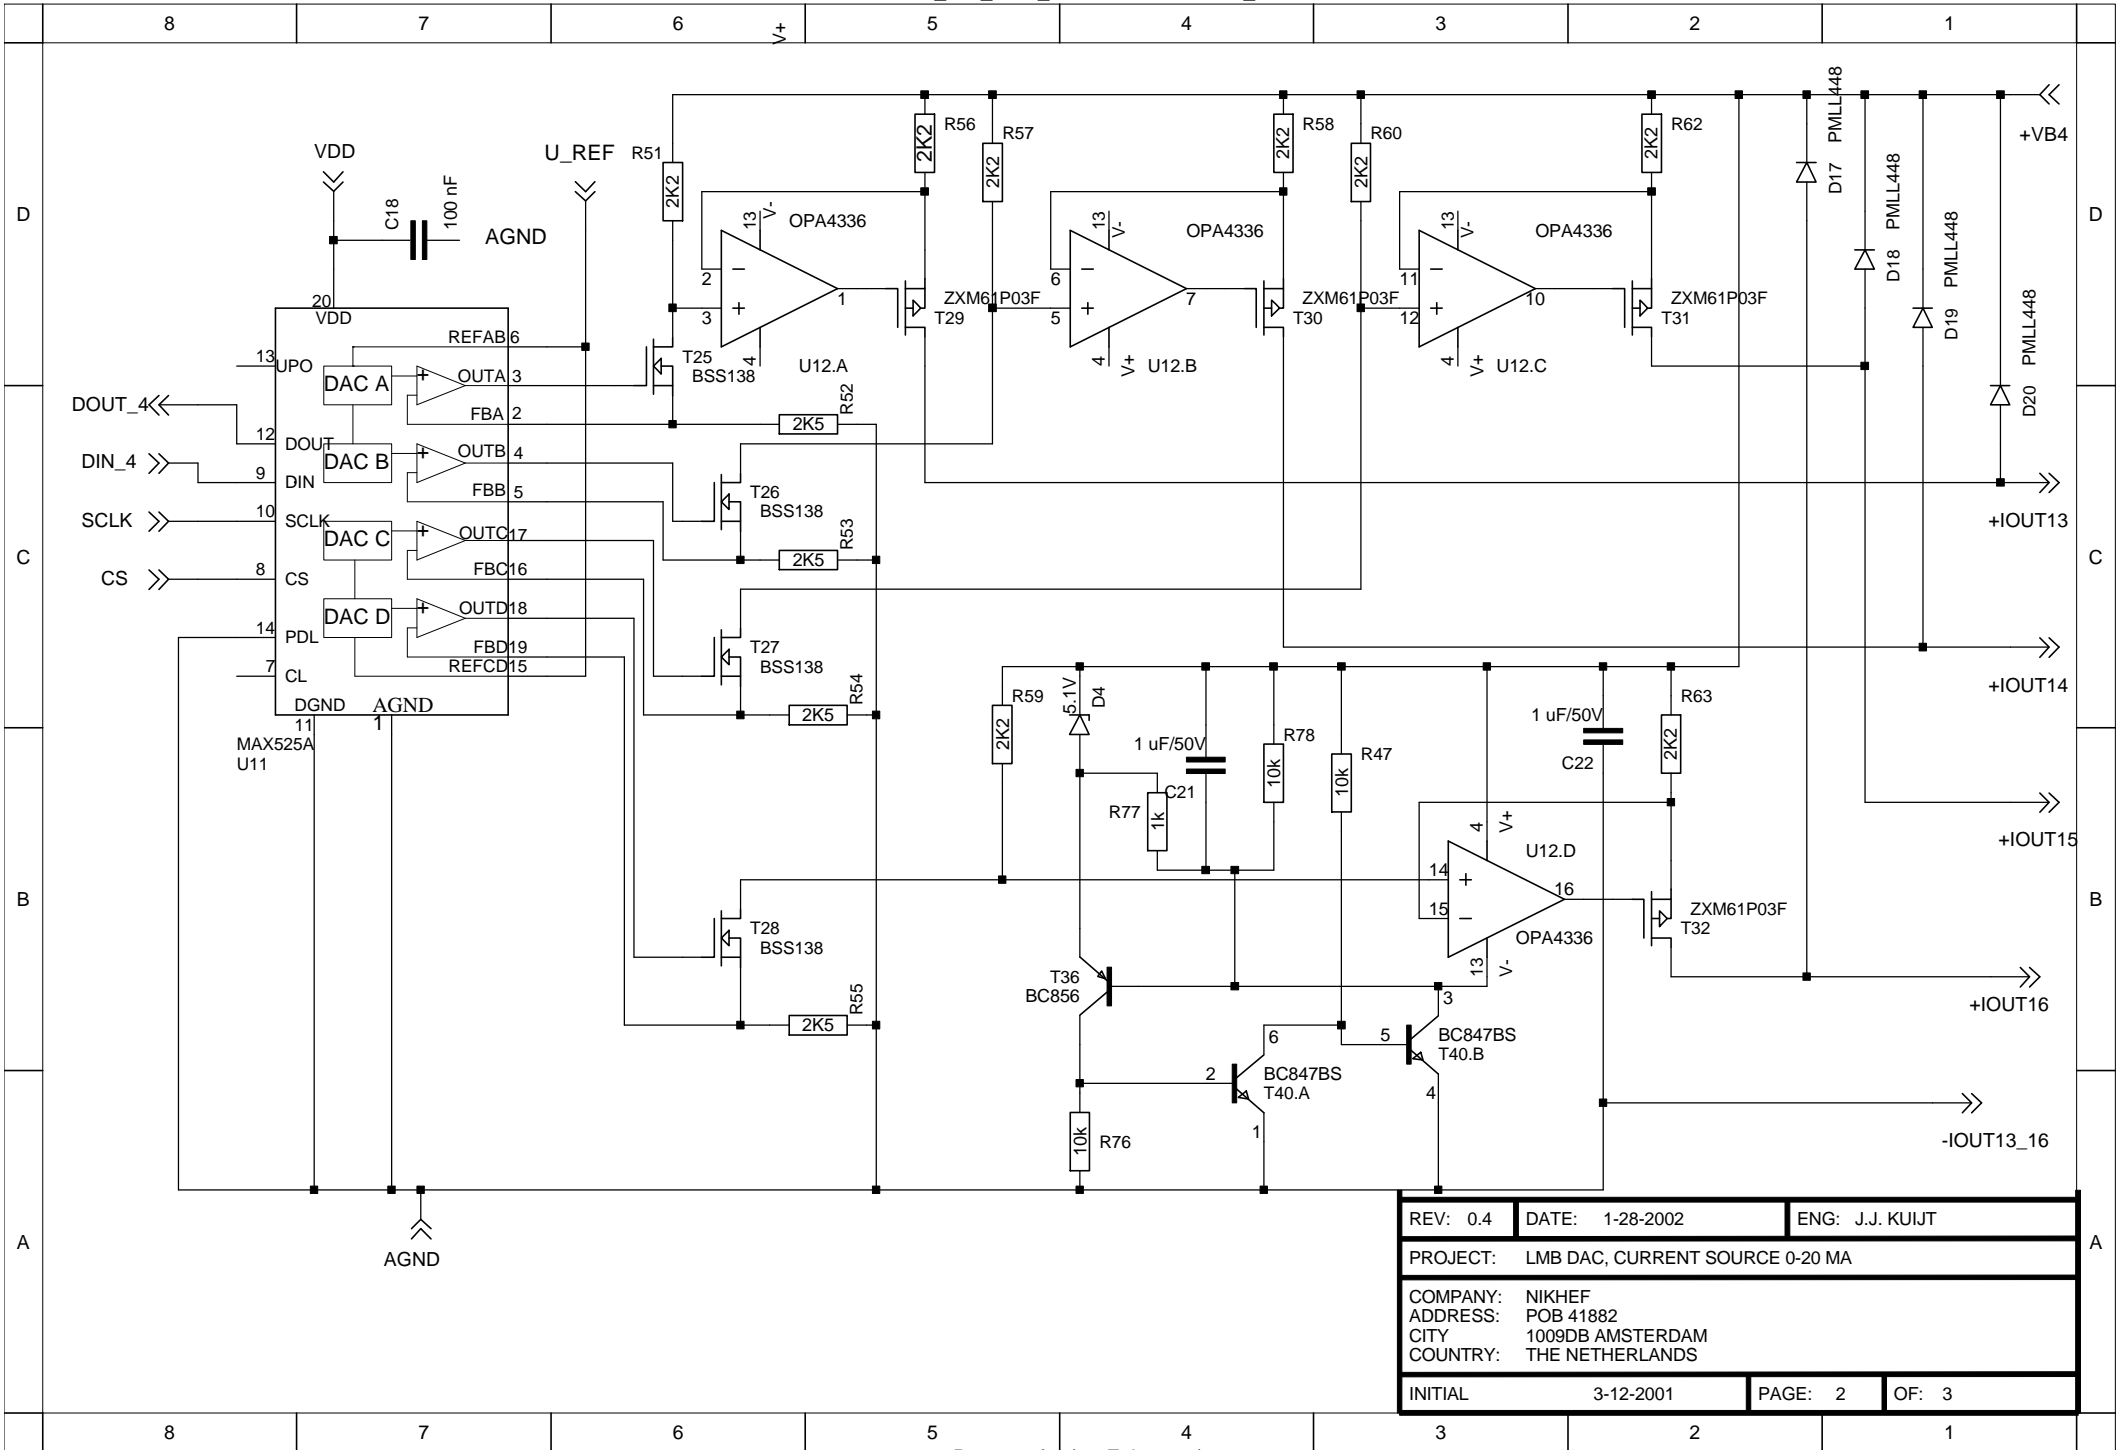

REV: 0.4	DATE: 1-28-2002	ENG: J.J. KUIJT
PROJECT: LMB DAC, CURRENT SOURCE 0-20 MA		
COMPANY: NIKHEF		
ADDRESS: POB 41882		
CITY: 1009DB AMSTERDAM		
COUNTRY: THE NETHERLANDS		
INITIAL	3-12-2001	PAGE: 2 OF: 3